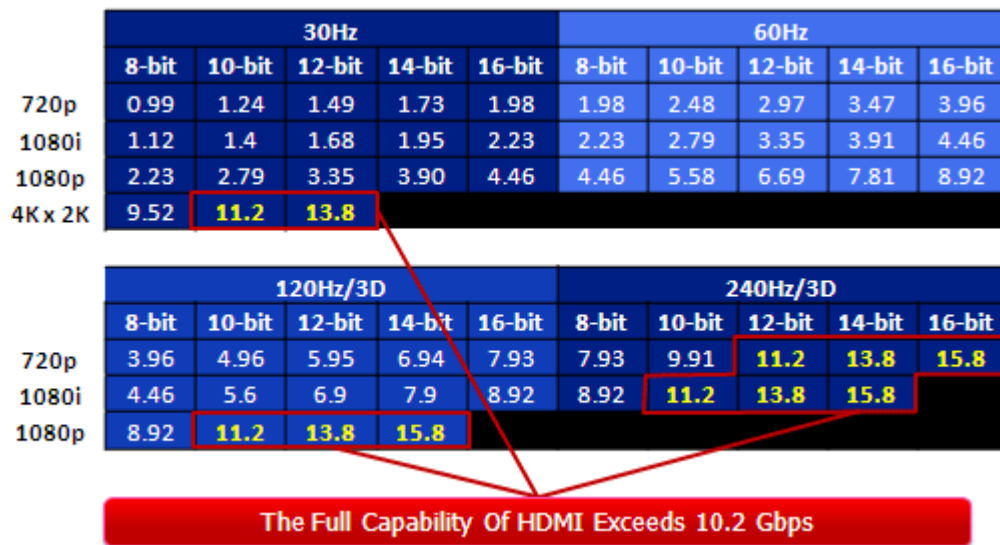

Speed Rated HDMI cables to remove the fear of obsolescence in the cables you purchase from us. This summer, Monster will ship the widest range of HDMI cables ever including several with speed-ratings exceeding 11.2 Gbps, 13.8 Gbps, and even 15.8 Gbps.

The chart below shows the data requirements of these new technologies and the new data rates for Monster's new HDMI cables.

Cable for Life Guarantee and removing the fear of non obsolescence.

Monster will continue its Cable for Life Performance Guarantee for our HDMI 1000 cables. Those cables will fully meet the bandwidth of HDMI 1.4. If you ever require the use of the HDMI Ethernet Channel functionality, Monster will upgrade those under our Cable for Life Performance guarantee.

Summary

Technologies move quickly, creating bigger and faster video and audio components. Monster is committed to staying ahead of this technology in a continuing effort to create the highest capacity link between them. To that end, we applaud the arrival of HDMI 1.4 paving the way for the future.

All Previously Sold Monster Advanced HDMI cables are compatible with new HDMI 1.4 components.

Except for the functionality for Ethernet over HDMI, which are only needed for components and sources that have those functions, the cable performance and connectors for HDMI 1.4 and previous Monster Advanced HDMI cables are the same.

Monster keeps you ahead of the curve and protects you from obsolescence.

We will always strive to build the best possible products, and keep you ahead of the curve. Our Cable for Life Performance Guarantee and commitment to ongoing improvement will assure you of the most value for your money.

Here are the major enhancements introduced in the HDMI 1.4 specification from HDMI.org

- **HDMI Ethernet Channel** – Adds high-speed networking to an HDMI link, allowing users to take full advantage of their IP-enabled devices without a separate Ethernet cable.
- **Audio Return Channel** – Allows an HDMI-connected TV with a built-in tuner to send audio data "upstream" to a surround audio system, eliminating the need for a separate audio cable.
- **3D Over HDMI** – Defines input/output protocols for major 3D video formats, paving the way for true 3D gaming and 3D home theater applications.
- **4K x 2K Video Support** – Enables video resolutions far beyond 1080p, supporting next-generation displays that will rival the Digital Cinema systems used in many commercial movie theatres.
- **Additional Color Spaces** – Adds support for additional color models used in digital photography and computer graphics.
- **Micro HDMI connector** – A new, smaller connector for phones and other portable devices, supporting video resolutions up to 1080p.
- **Automotive Connection System** – New cables and connectors for automotive video systems, designed to meet the unique demands of the motoring environment while delivering true HD quality.